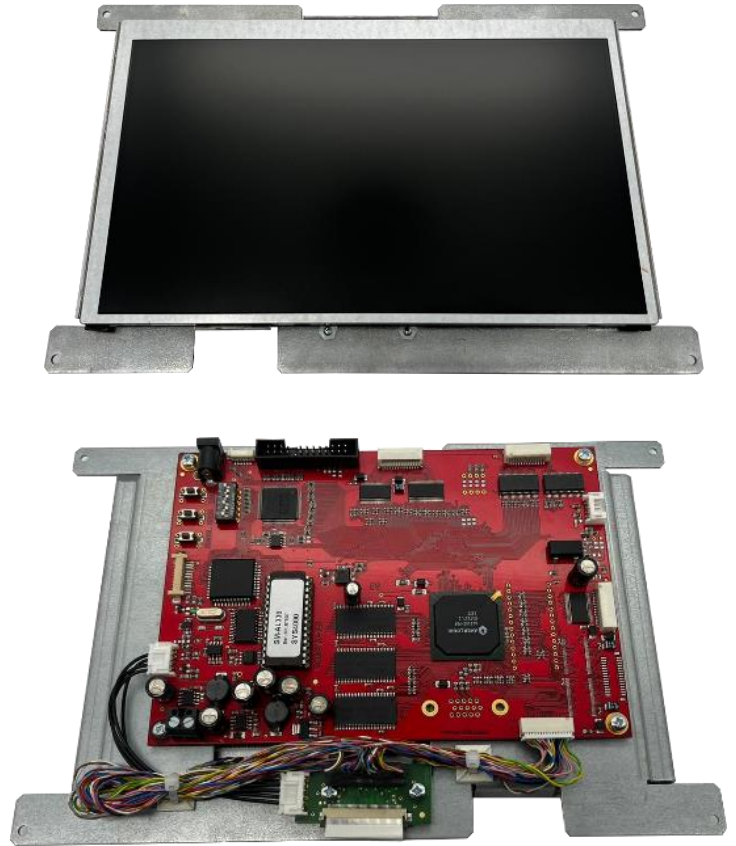

**TFT replacement display
adapted for Planar EL display
EL640.400CBx
for INDEX MS42C**

Order No.: **LCD95-0027**

Our TFT replacement displays are specially EL
Panels

Electrically and mechanically 100% compatible

Technische Daten

LCD Display	9,5" Replacement-Display kit
Replacement Display unit for	EL640.400-CBx 8,9" Planar EL Display
Manufacturer Control	INDEX MSC42C
Operating Conditions	0 bis 55°C Betriebstemperatur
Manufactured to standards	CE Industrienorm, EN55022, EN55024
Order No.	LCD95-0027